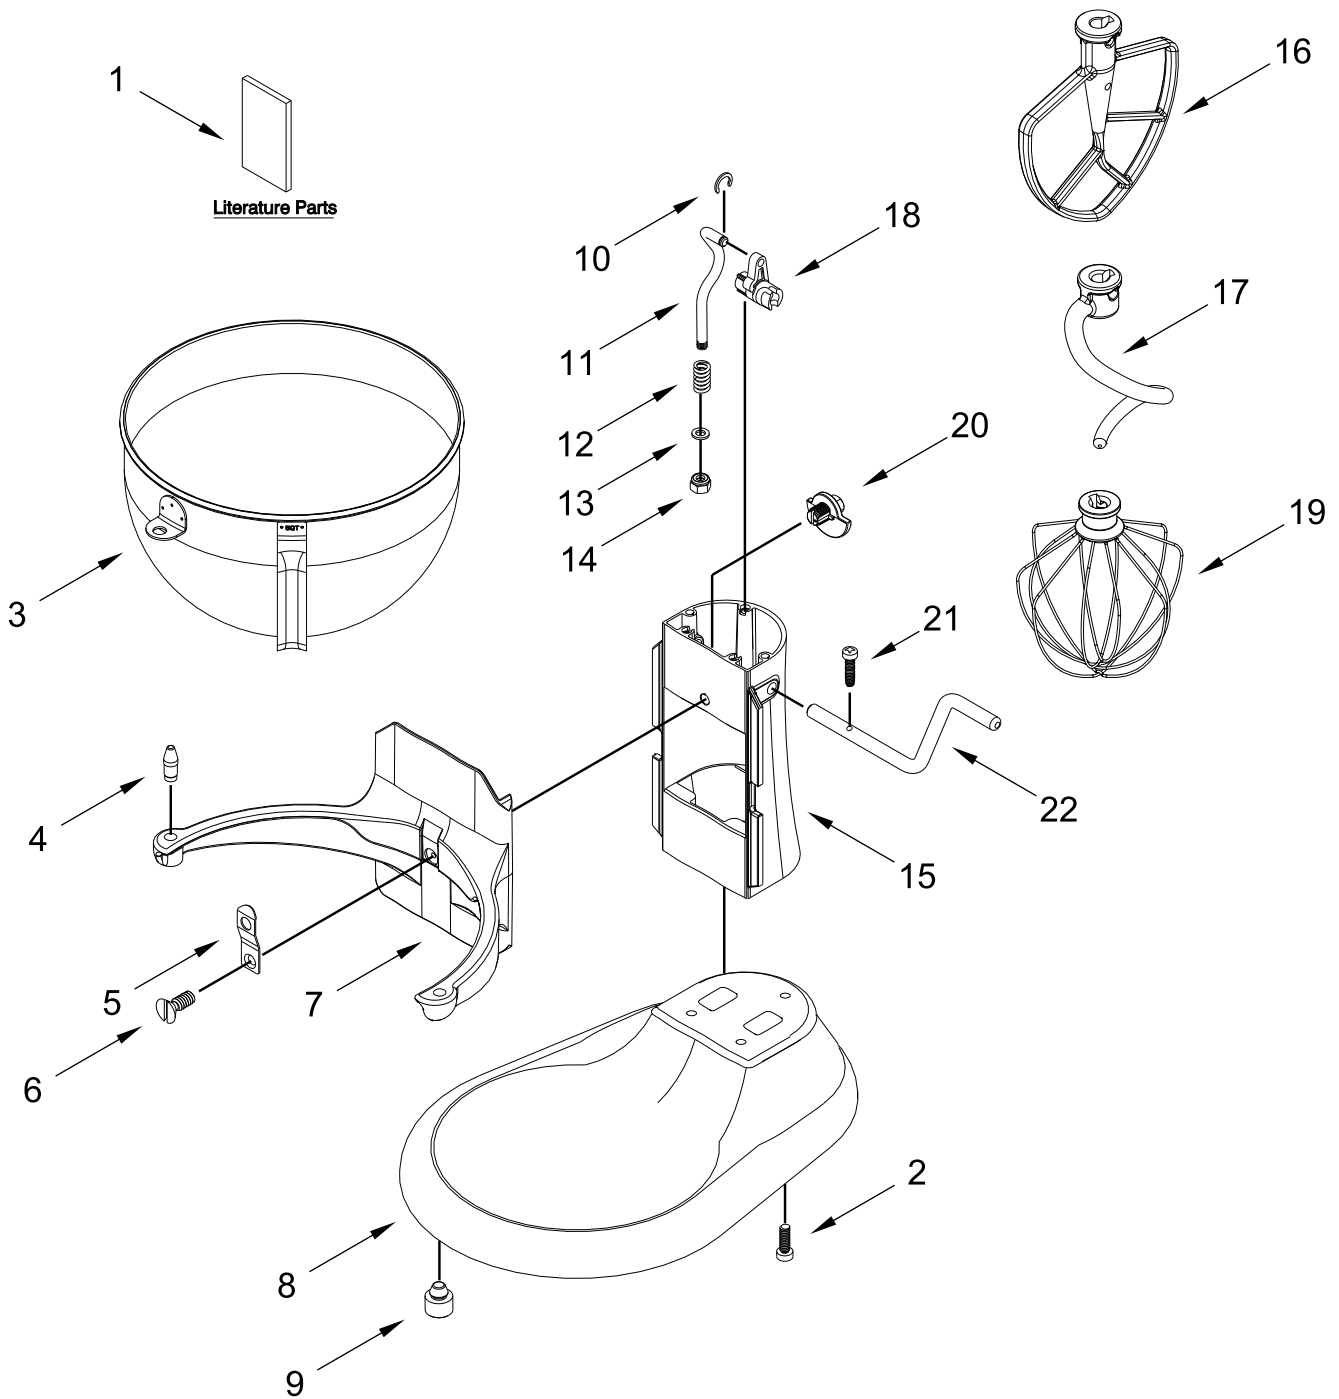

CASE, GEARING AND PLANETARY UNIT PARTS

CASE, GEARING AND PLANETARY UNIT PARTS

<u>Illus. No.</u>	<u>Part No.</u>	<u>Description</u>	<u>Illus. No.</u>	<u>Part No.</u>	<u>Description</u>	<u>Illus. No.</u>	<u>Part No.</u>	<u>Description</u>
1		Gearcase Motor Housing (Refer to Color Variation Parts Page)	7	W11454895	Gear, Ring and Plate Assembly	15		Planetary Assembly (Refer to Color Variation Parts Page)
			8	3400617	Screw			
			9	3400814	Screw	16		Thumb Screw
2	W11618094	Cap, Attachment Hub	10	W11480076	Motor, 230 Volt Assembly		W11521861	Black
3		Band, Trim (Refer to Color Variation Parts Page)	11	3400200	Screw	17	W11560130	Plate, Lower Housing
4	W10351843	Screw	12	W11509358	Control Assembly (230 Volt)	18	W10419037	Screw
5	9706141	Ring, Attachment Hub	13	W10234531	Pin, Groove			
6		Lower Gearcase (Refer to Color Variation Parts Page)	14		Cord, Power			
				W11459240	Black (EMEA)			

BASE AND PEDESTAL UNIT PARTS

BASE AND PEDESTAL UNIT PARTS

<u>Illus. No.</u>	<u>Part No.</u>	<u>Description</u>	<u>Illus. No.</u>	<u>Part No.</u>	<u>Description</u>	<u>Illus. No.</u>	<u>Part No.</u>	<u>Description</u>
1		Literature Parts	8		Base and Foot Assembly	15		Column Assembly
	W11616370	Use and Care Guide			(Refer to Color Variation Parts Page)			(Refer to Color Variation Parts Page)
2	3400200	Screw			(Refer to Color Variation Parts Page)	16	W11520328	Beater, Flat (Coated)
3	W10717235	Bowl, 5 Quart (Polished)	9	9708649	Foot	17	W11520329	Hook, Dough
4	240185	Pin, Retaining Bowl	10	9703307	Ring, Retaining	18	9706885	Arm, Bowl Lift
5	W10504114	Clip, Bowl Retainer	11	W11376364	Rod, Bowl Lift	19	9703491	Whip, Wire
6	3400018	Screw	12	9237	Spring, Lift Rod	20	9703426	Cam, Adjusting
7		Bowl Support	13	9703439	Washer	21	3400863	Screw
		(Refer to Color Variation Parts Page)	14	8533907	Nut	22	W11376371	Handle, Bowl Lift