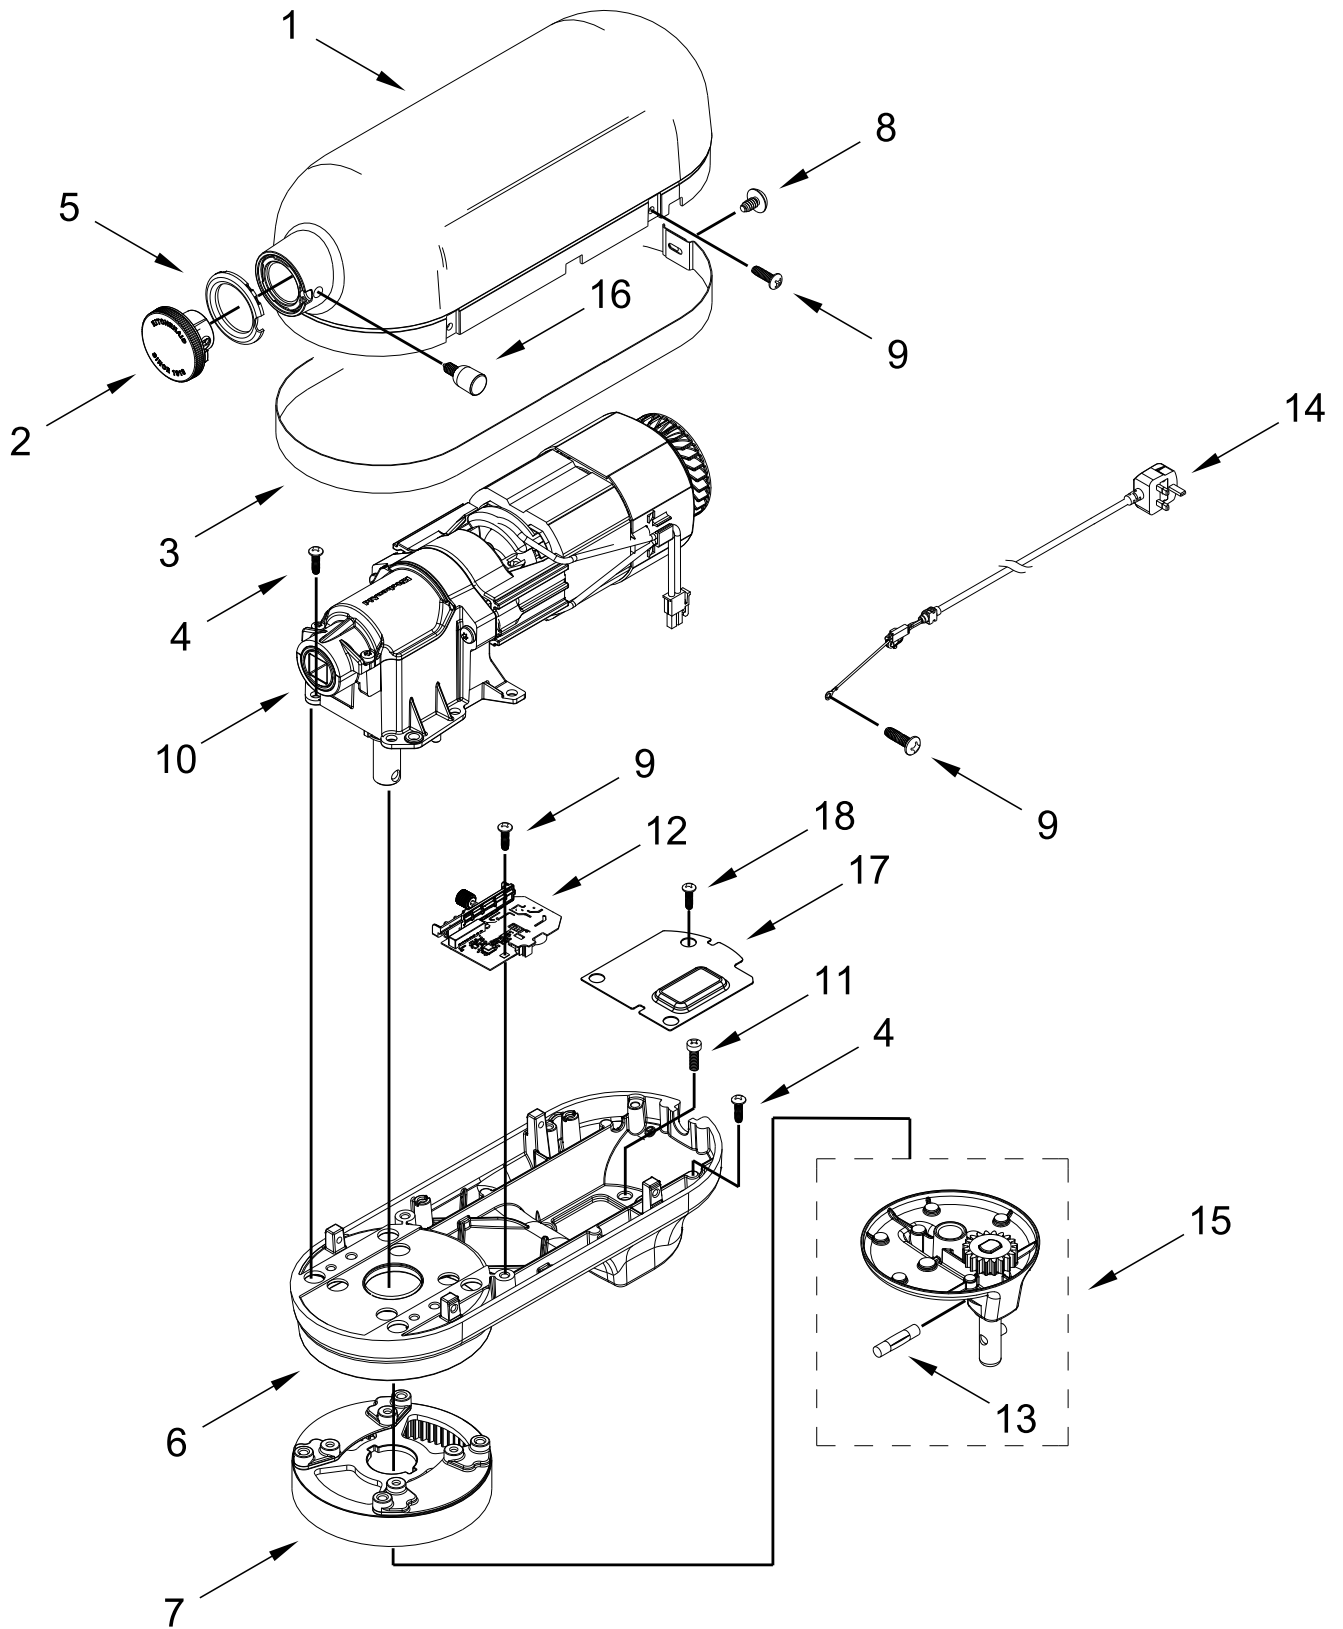

CASE, GEARING AND PLANETARY UNIT PARTS

CASE, GEARING AND PLANETARY UNIT PARTS

<u>Illus. No.</u>	<u>Part No.</u>	<u>Description</u>	<u>Illus. No.</u>	<u>Part No.</u>	<u>Description</u>	<u>Illus. No.</u>	<u>Part No.</u>	<u>Description</u>
1		Gearcase Motor Housing (Refer to Color Variation Parts Page)	7	W11454895	Gear, Ring and Plate Assembly	15		Planetary Assembly (Refer to Color Variation Parts Page)
			8	3400617	Screw			
			9	3400814	Screw	16		Thumb Screw
2	W11618094	Cap, Attachment Hub	10	W11480076	Motor, 230 Volt Assembly		W11521861	Black
3		Band, Trim (Refer to Color Variation Parts Page)	11	3400200	Screw	17	W11560130	Plate, Lower Housing
4	W10351843	Screw	12	W11509358	Control Assembly (230 Volt)	18	W10419037	Screw
5	9706141	Ring, Attachment Hub	13	W10234531	Pin, Groove			
6		Lower Gearcase (Refer to Color Variation Parts Page)	14		Cord, Power			
				W11459240	Black (EMEA)			

BASE AND PEDESTAL UNIT PARTS

BASE AND PEDESTAL UNIT PARTS

<u>Illus. No.</u>	<u>Part No.</u>	<u>Description</u>	<u>Illus. No.</u>	<u>Part No.</u>	<u>Description</u>	<u>Illus. No.</u>	<u>Part No.</u>	<u>Description</u>
1		Literature Parts	8		Base and Foot Assembly	15		Column Assembly
	W11616370	Use and Care Guide			(Refer to Color Variation Parts Page)			(Refer to Color Variation Parts Page)
2	3400200	Screw			(Refer to Color Variation Parts Page)	16	W11520328	Beater, Flat (Coated)
3	W10717235	Bowl, 5 Quart (Polished)	9	9708649	Foot	17	W11520329	Hook, Dough
4	240185	Pin, Retaining Bowl	10	9703307	Ring, Retaining	18	9706885	Arm, Bowl Lift
5	W10504114	Clip, Bowl Retainer	11	W11376364	Rod, Bowl Lift	19	9703491	Whip, Wire
6	3400018	Screw	12	9237	Spring, Lift Rod	20	9703426	Cam, Adjusting
7		Bowl Support	13	9703439	Washer	21	3400863	Screw
		(Refer to Color Variation Parts Page)	14	8533907	Nut	22	W11376371	Handle, Bowl Lift