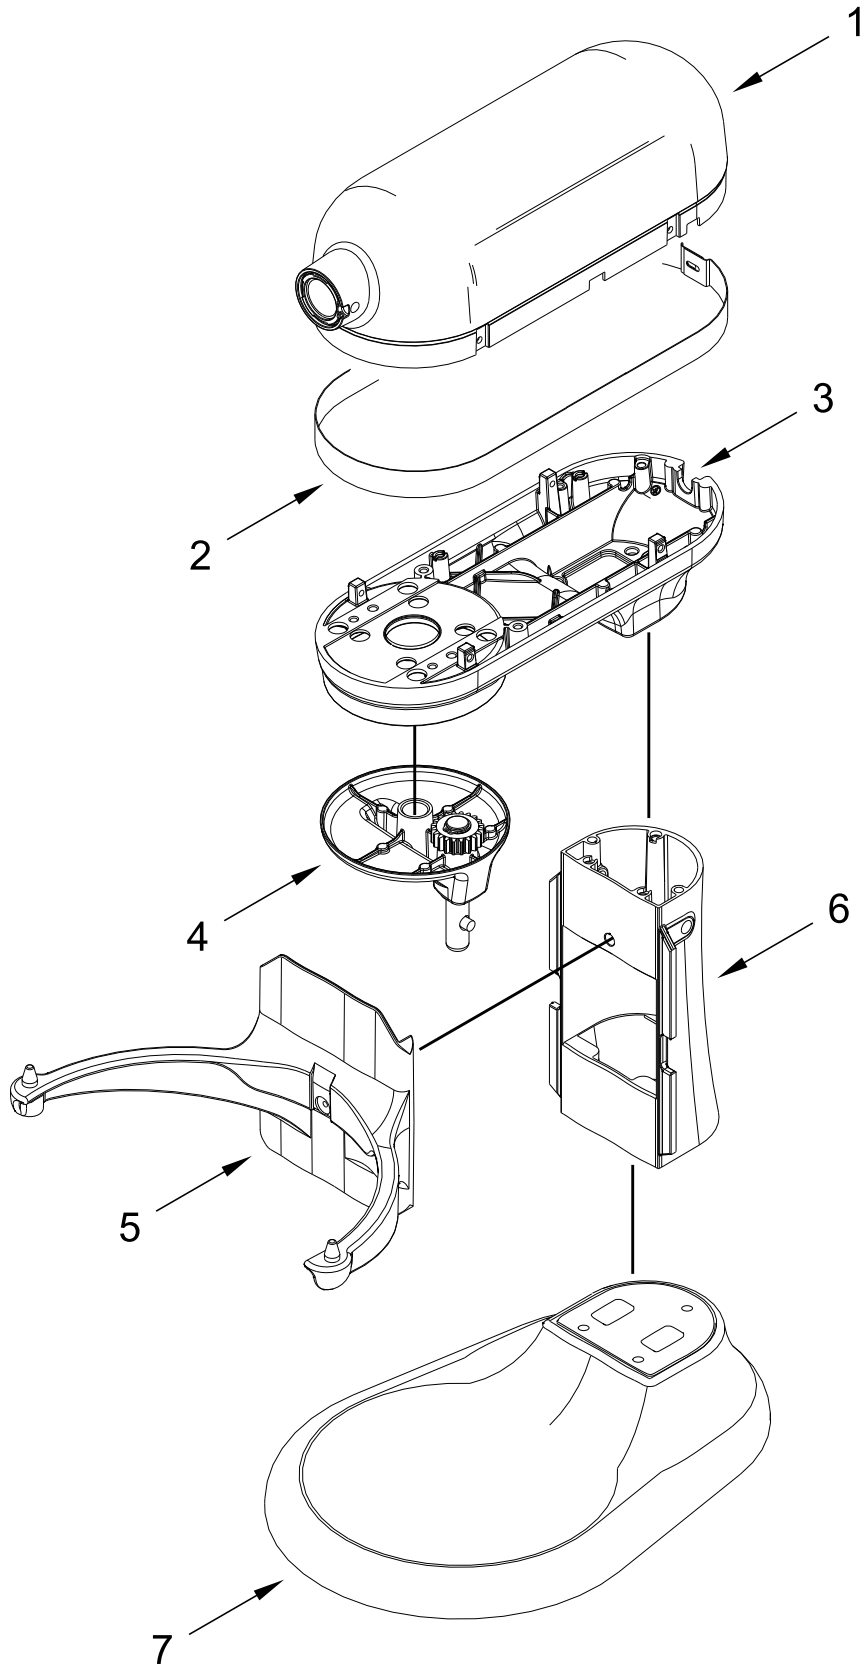

KitchenAid®

Mixer

MODELS:

5KSM55SXXEBM0 (Black Matte)
5KSM55SXXECU0 (Contour Silver)
5KSM55SXXEER0 (Empire Red)
5KSM55SXXEOB0 (Onyx Black)
5KSM55SXXEWH0 (White)

COLOR VARIATION PARTS

COLOR VARIATION PARTS

<u>Illus.</u> <u>No.</u>	<u>Part No.</u>	<u>Description</u>	<u>Illus.</u> <u>No.</u>	<u>Part No.</u>	<u>Description</u>	<u>Illus.</u> <u>No.</u>	<u>Part No.</u>	<u>Description</u>
1		Motor Housing	4		Planetary	6		Column and Pins
	W11123176	Black Matte		W11513622	Black Matte		W11123140	Black Matte
	W10327951	Contour Silver		W11513269	Contour Silver		W10328003	Contour Silver
	9705300	Empire Red		W11513270	Empire Red		9705324	Empire Red
	9705296	Onyx Black		W11513268	Onyx Black		9705320	Onyx Black
	9703311	White		W11513267	White		9703673	White
2		Trim Band	5		Bowl Support and Pins	7		Base & Foot Assembly
	W11420348	Light Brushed Aluminum		W11328664	Black Matte		W11123131	Black Matte
				W10327966	Contour Silver		W10328017	Contour Silver
3		Lower Gearcase		9705360	Empire Red		9705348	Empire Red
	W11520136	Black Matte		9705356	Onyx Black		9705344	Onyx Black
	W11520143	Contour Silver		9703674	White		9703690	White
	W11520142	Empire Red						
	W11421149	Onyx Black						
	W11520144	White						